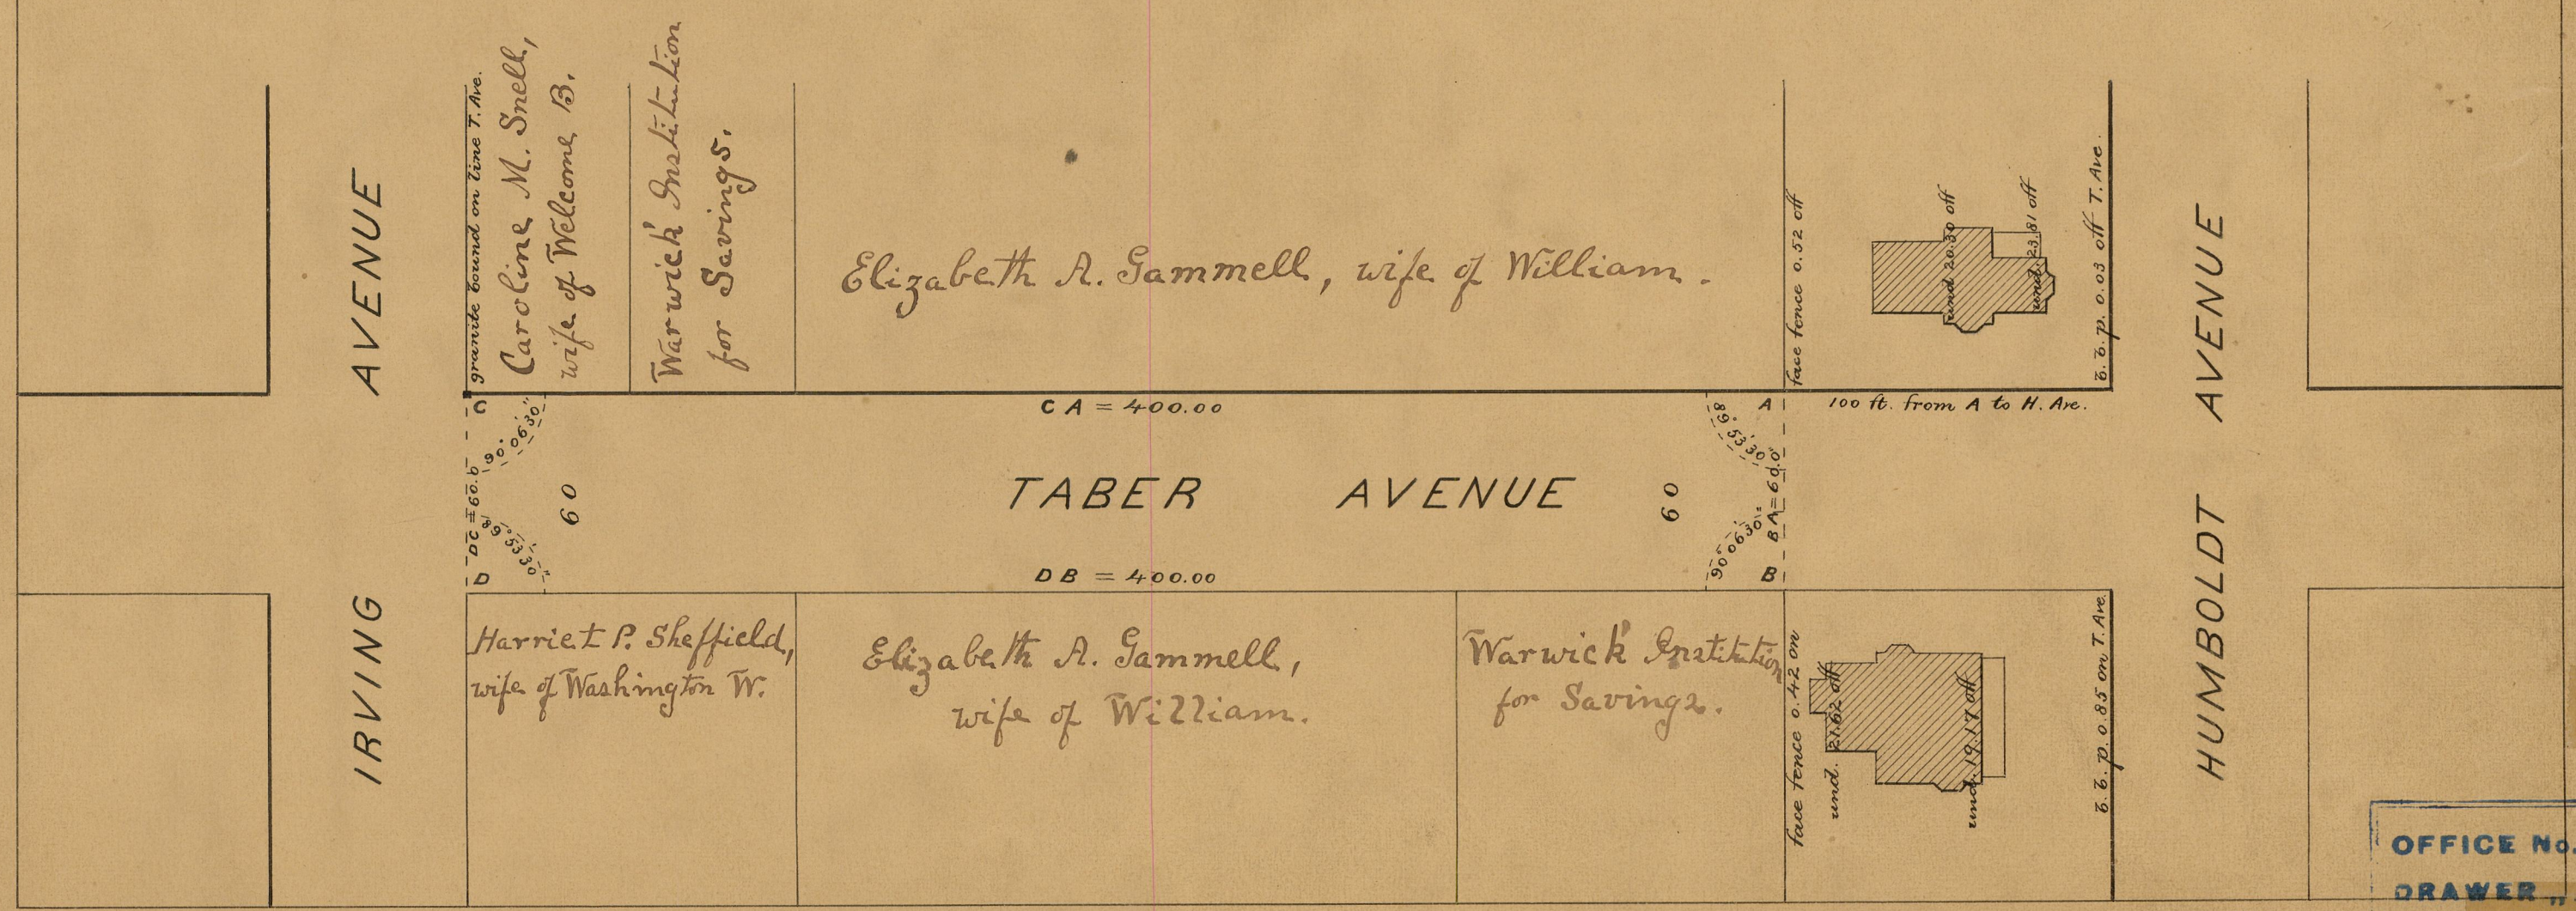

July 17, 1886.

012062

Providence R.I.
 This plat accompanies
 our report of this date.

PLAT OF
TABER AVENUE

FROM A POINT 100 FEET NORTHERLY FROM
 HUMBOLDT AVENUE
 TO IRVING AVENUE.

SCALE 50 FEET PER INCH.

400700

83
 A-21

OFFICE No. 8865
 DRAWER 83
 SHEET A-21

83
 A-21